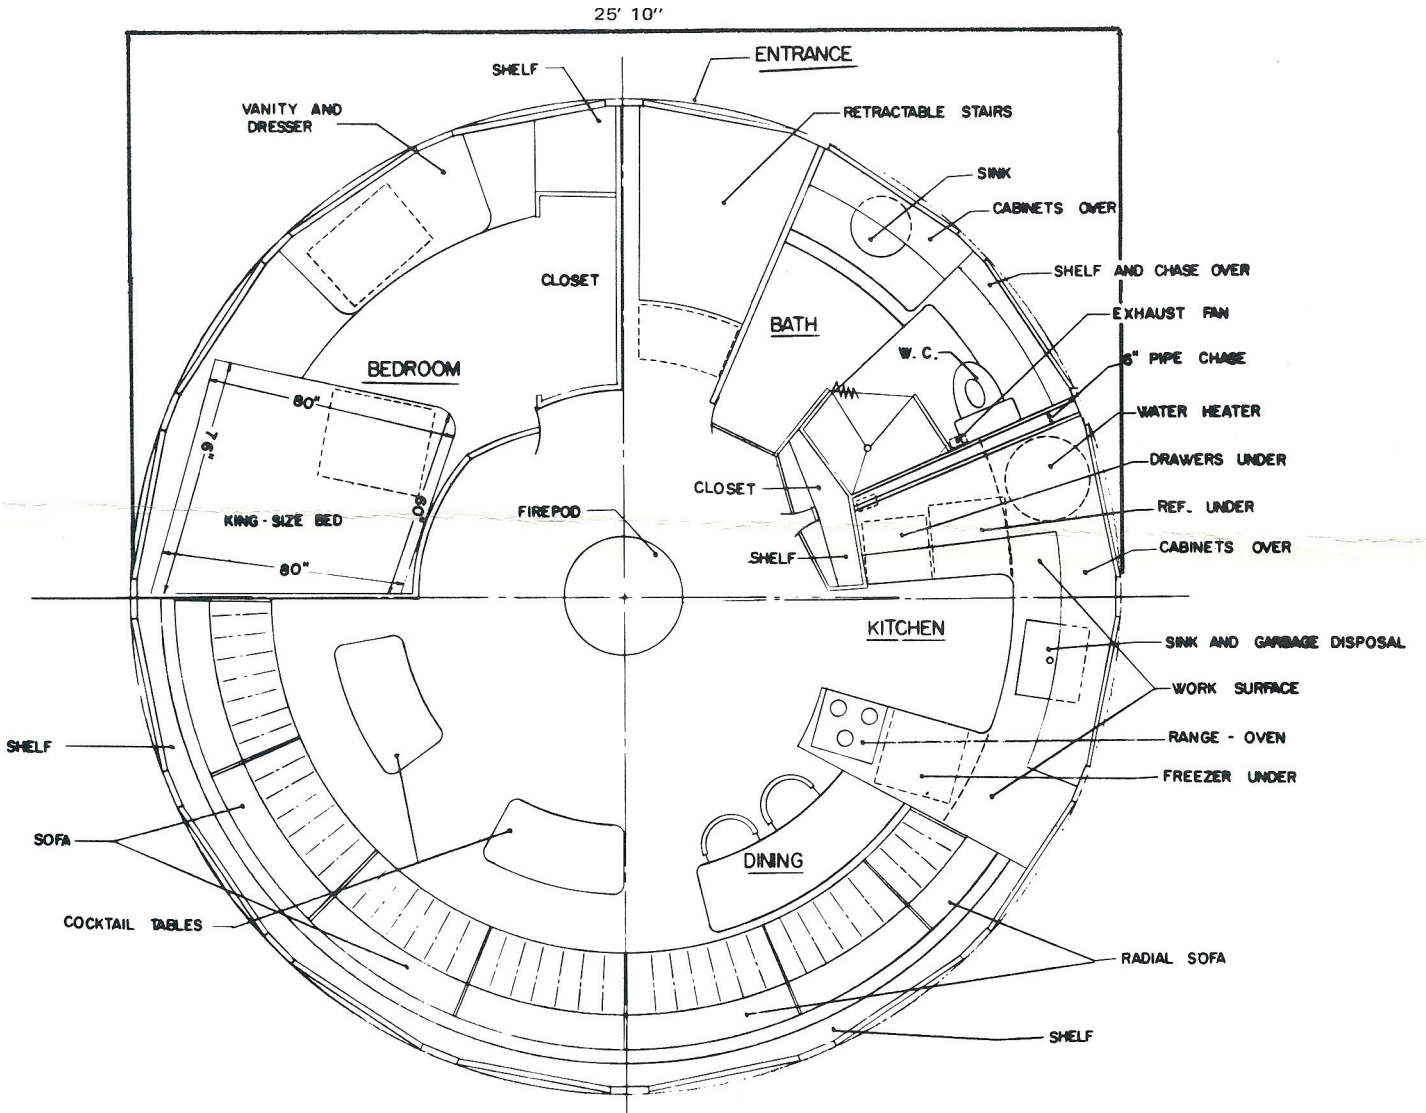

NEW DIMENSIONS, INC.  
DISTRIBUTORS FOR  
FUTURO FIBERGLASS HOMES  
ROUTE 1 BOX 272  
MILFORD, DELAWARE 19968  
PHONE 302-438-8075

ELEVATION

FLOOR PLAN

# FUTURO II - E

OTHER SIZES AND FLOOR PLANS AVAILABLE ON REQUEST