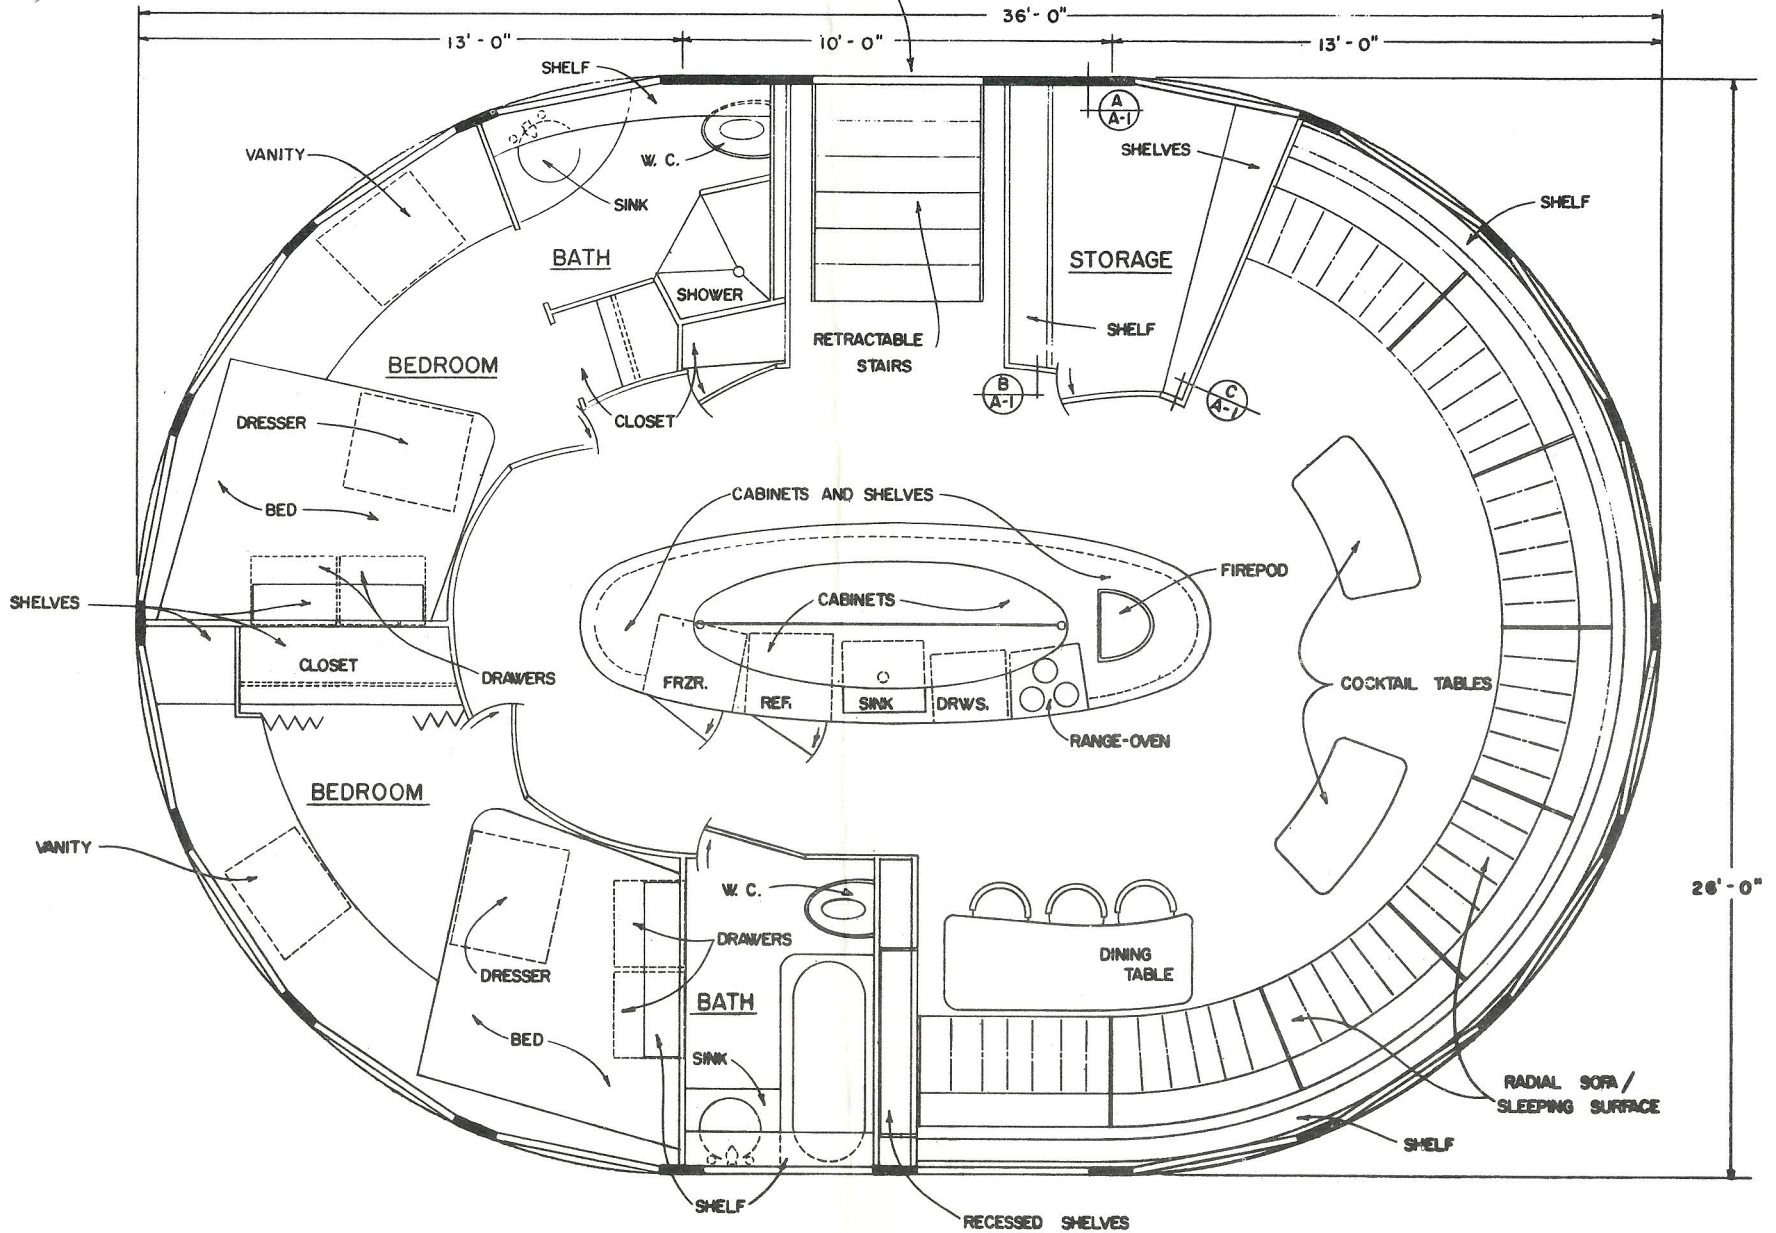

ENTRANCE

FLOOR PLAN  
SCALE: 1/2" = 1'-0"

FUTURO II-X

<b>FUTURO</b> CORPORATION		
FUTURO II-X FLOOR PLAN		
SCALE	1/2" = 1'-0"	DRAWING NO.:
DATE	5-4-71	II-X A-1
DRN. BY	KOLICK	REV. NO. 1
APPR. BY		