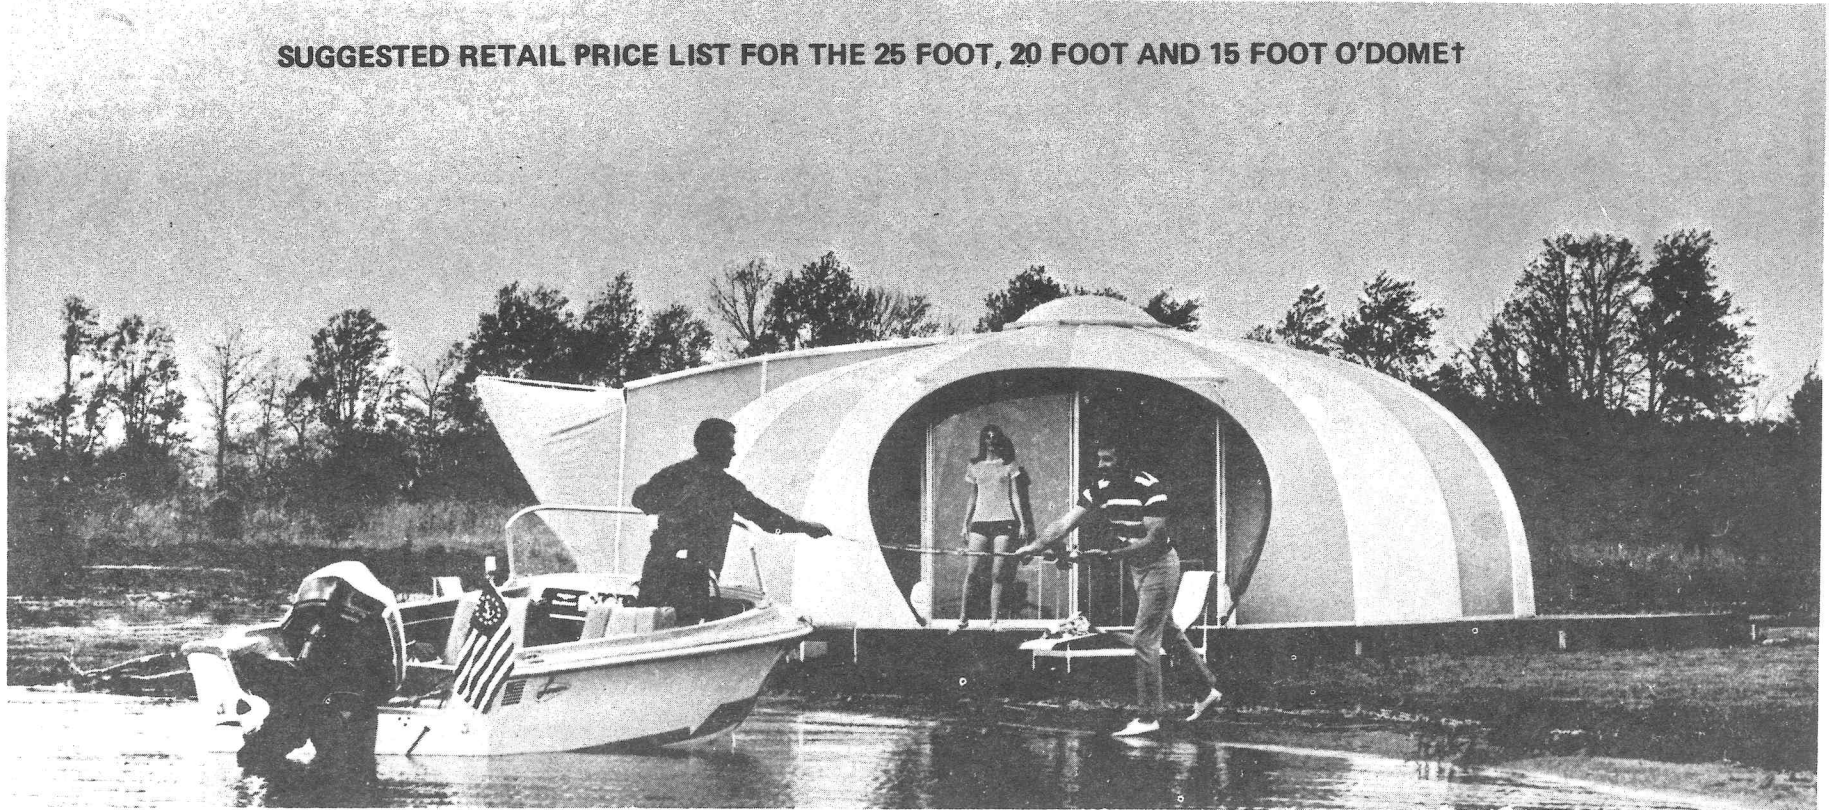

SUGGESTED RETAIL PRICE LIST FOR THE 25 FOOT, 20 FOOT AND 15 FOOT O'DOME†

BELLO CASA, LTD.
 3375 So. Bannock
 Englewood, Colo. 80110
 761-3122

25 FOOT (Fiberglas)	SUGGESTED RETAIL	OPTIONALS	SUGGESTED RETAIL
1 Door Unit (8 feet of glass)	\$3,495.00	Extra Door Units - Fiberglas (8 feet of glass)	\$600.00
20 FOOT		Extra Door Units - Fiberboard (8 feet of glass)	\$530.00
1 Door Unit (8 feet of glass)	\$2,195.00	Base Panel Vents	\$ 15.00
		Oval Window	\$ 65.00
		4 Foot Connecting Device	\$130.00

THE O'DOME, 15 FOOT AND 20 FOOT SIZE CAN BE ORDERED IN ANY OF THE FOLLOWING COLOR COMBINATIONS:

All one color or alternating color panels of White, Green, Yellow, or Blue with Yellow, or White Canopies