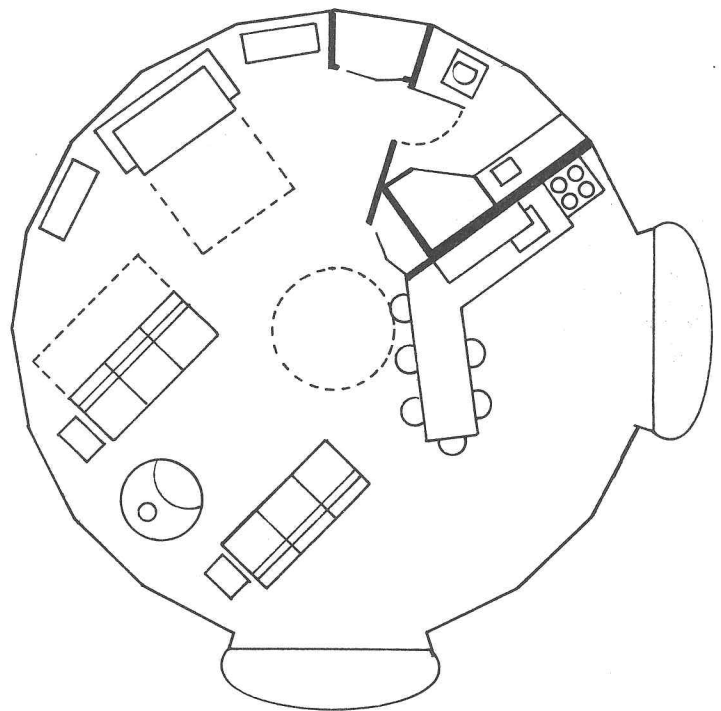

Let nature dish it out. Wind, rain, snow, sleet, hail, or scorching sun, the O'DOME can take it. Because it's built to last. Built with 2 layers of tough, durable fiberglass with an inner core of insulating urethane foam. Built to resist scratching, abrasion, impact, rot, termites, or any other form of punishment.

The SUN VALLEY 505 has been designed as a studio, although more domes may be added to create even more space.

The basic 25' O'DOME consists of 18 wall panels with 1 standard sliding glass doorway (8' wide x 6'9" high) with fiberglass shroud and a 5' diameter translucent skylight with ventilator, and encloses 505 sq. feet of space. This fiberglass unit weighs approximately 2000 pounds.

The O'DOME is available in standard colors of blue, green, and white. The O'DOME may be ordered with alternating colors, as well as with oval windows, base panel vents, and additional doorways.

NOTE: All necessary hardware is included with the O'DOME. TSI will also supply, upon request, site preparation drawings for suggested wooden decks.

BELLO CASA, LTD.
3375 So. Bannock
Englewood, Colo. 80110
761-3122