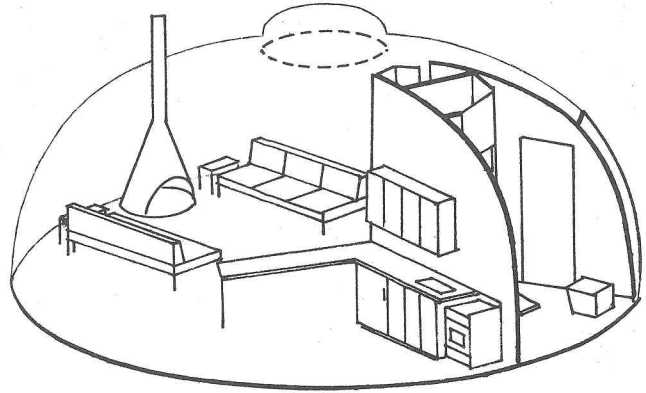

Let nature dish it out. Wind, rain, snow, sleet, hail, or scorching sun, the O'DOME can take it. Because it's built to last. Built with 2 layers of tough, durable fiberglass with an inner core of insulating urethane foam. Built to resist scratching, abrasion, impact, rot, termites, or any other form of punishment.

The SUN VALLEY 505 has been designed as a studio, although more domes may be added to create even more space.

The basic 25' O'DOME consists of 18 wall panels with 1 standard sliding glass doorway (8' wide x 6'9" high) with fiberglass shroud and a 5' diameter translucent skylight with ventilator, and encloses 505 sq. feet of space. This fiberglass unit weighs approximately 2000 pounds.

The O'DOME is available in standard colors of blue, green, and white. The O'DOME may be ordered with alternating colors, as well as with oval windows, base panel vents, and additional doorways.

NOTE: All necessary hardware is included with the O'DOME. TSI will also supply, upon request, site preparation drawings for suggested wooden decks.

BELLO CASA, LTD.
3375 So. Bannock
Englewood, Colo. 80110
761-3122